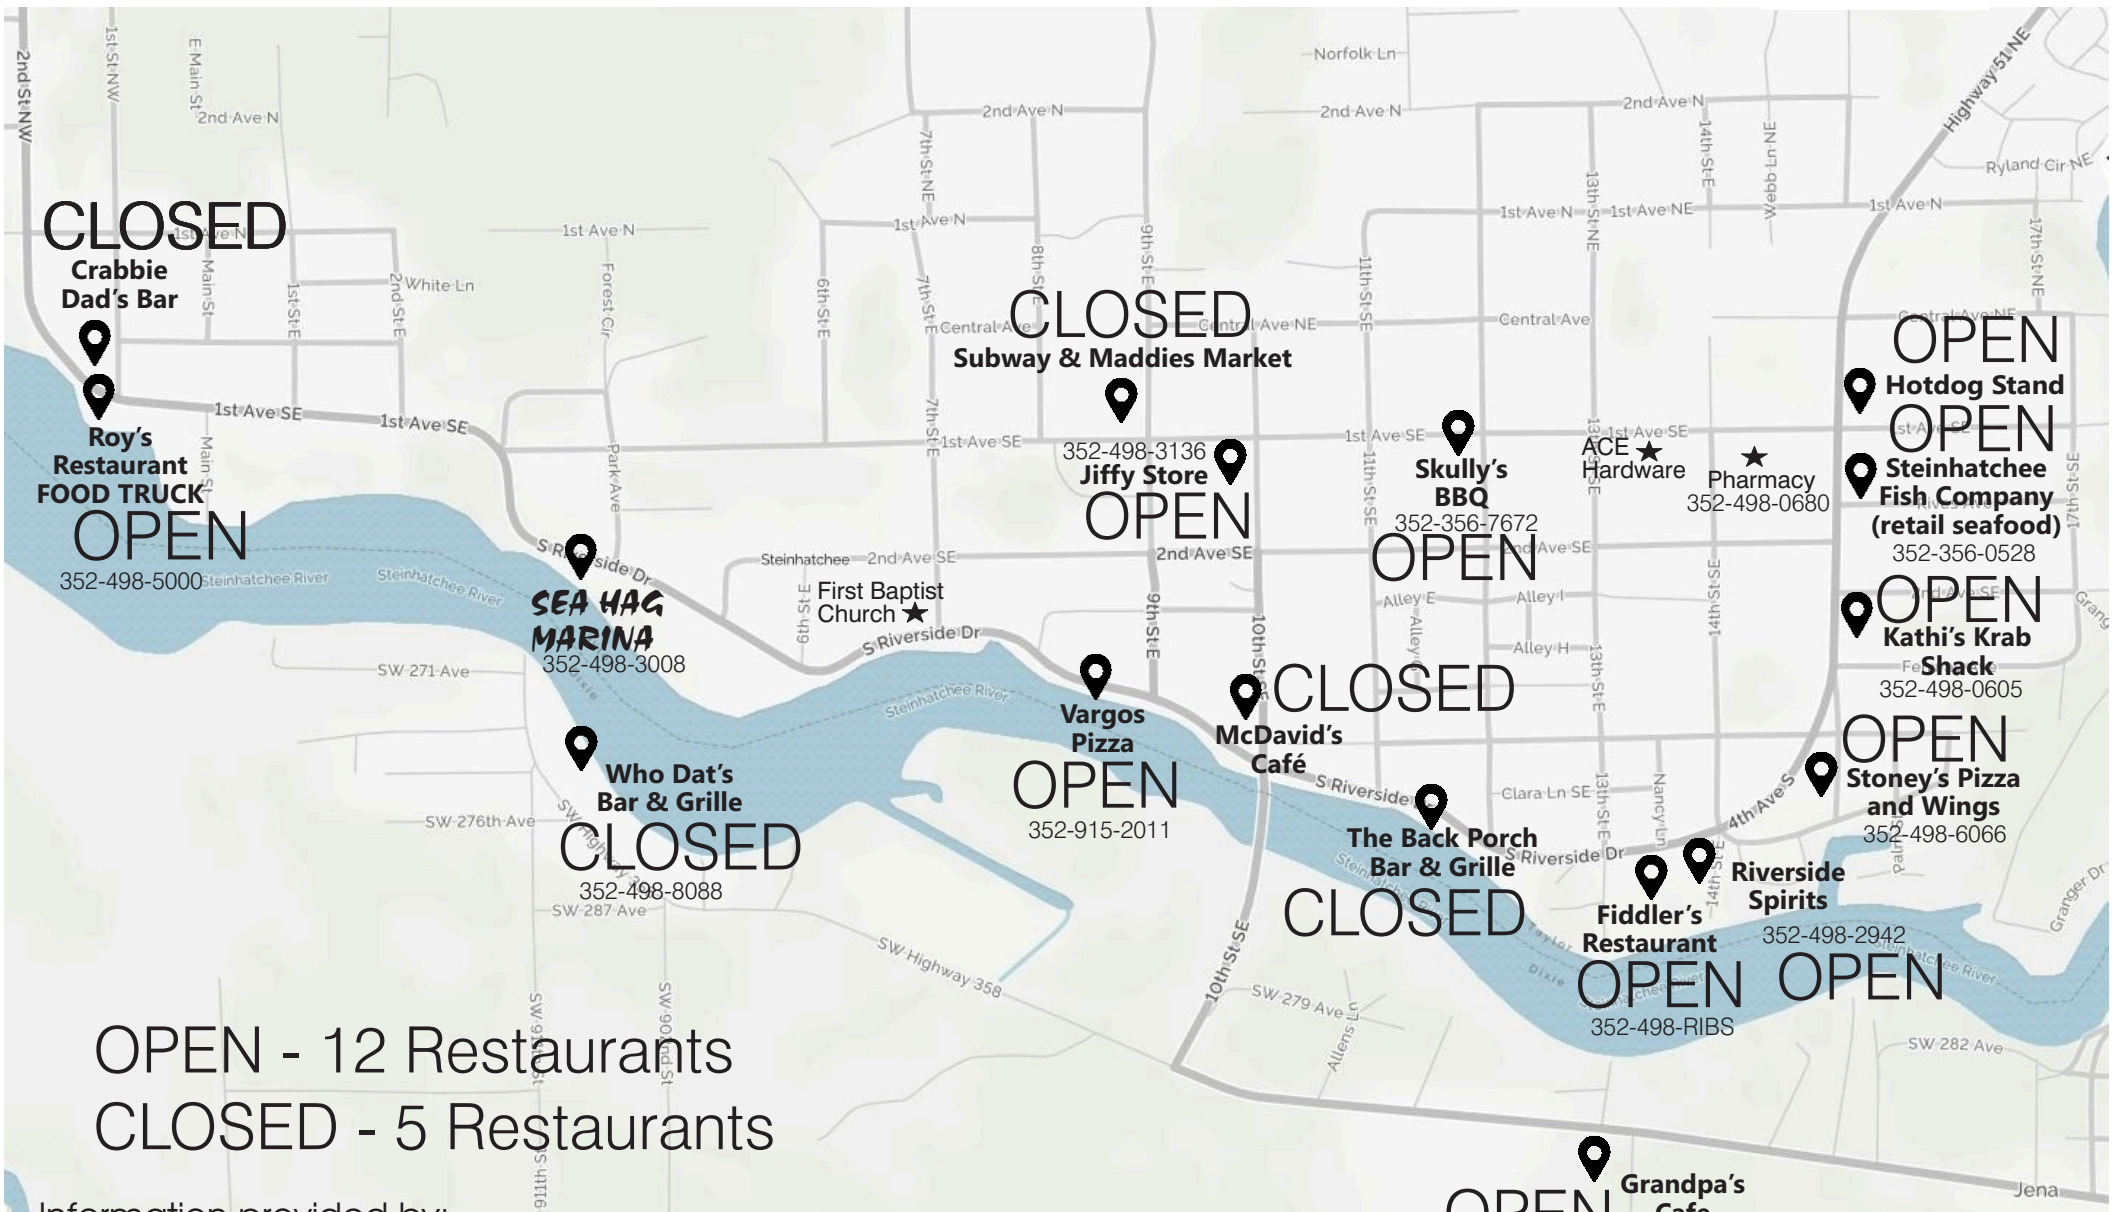

STEINHATCHEE LOCAL RESTAURANTS MAP

OPEN - 12 Restaurants
 CLOSED - 5 Restaurants

Information provided by:

SEA HAG MARINA & the Shacks at SEA HAG

OPEN
 Casey's Cove
 Store and Diner
 352-498-1061