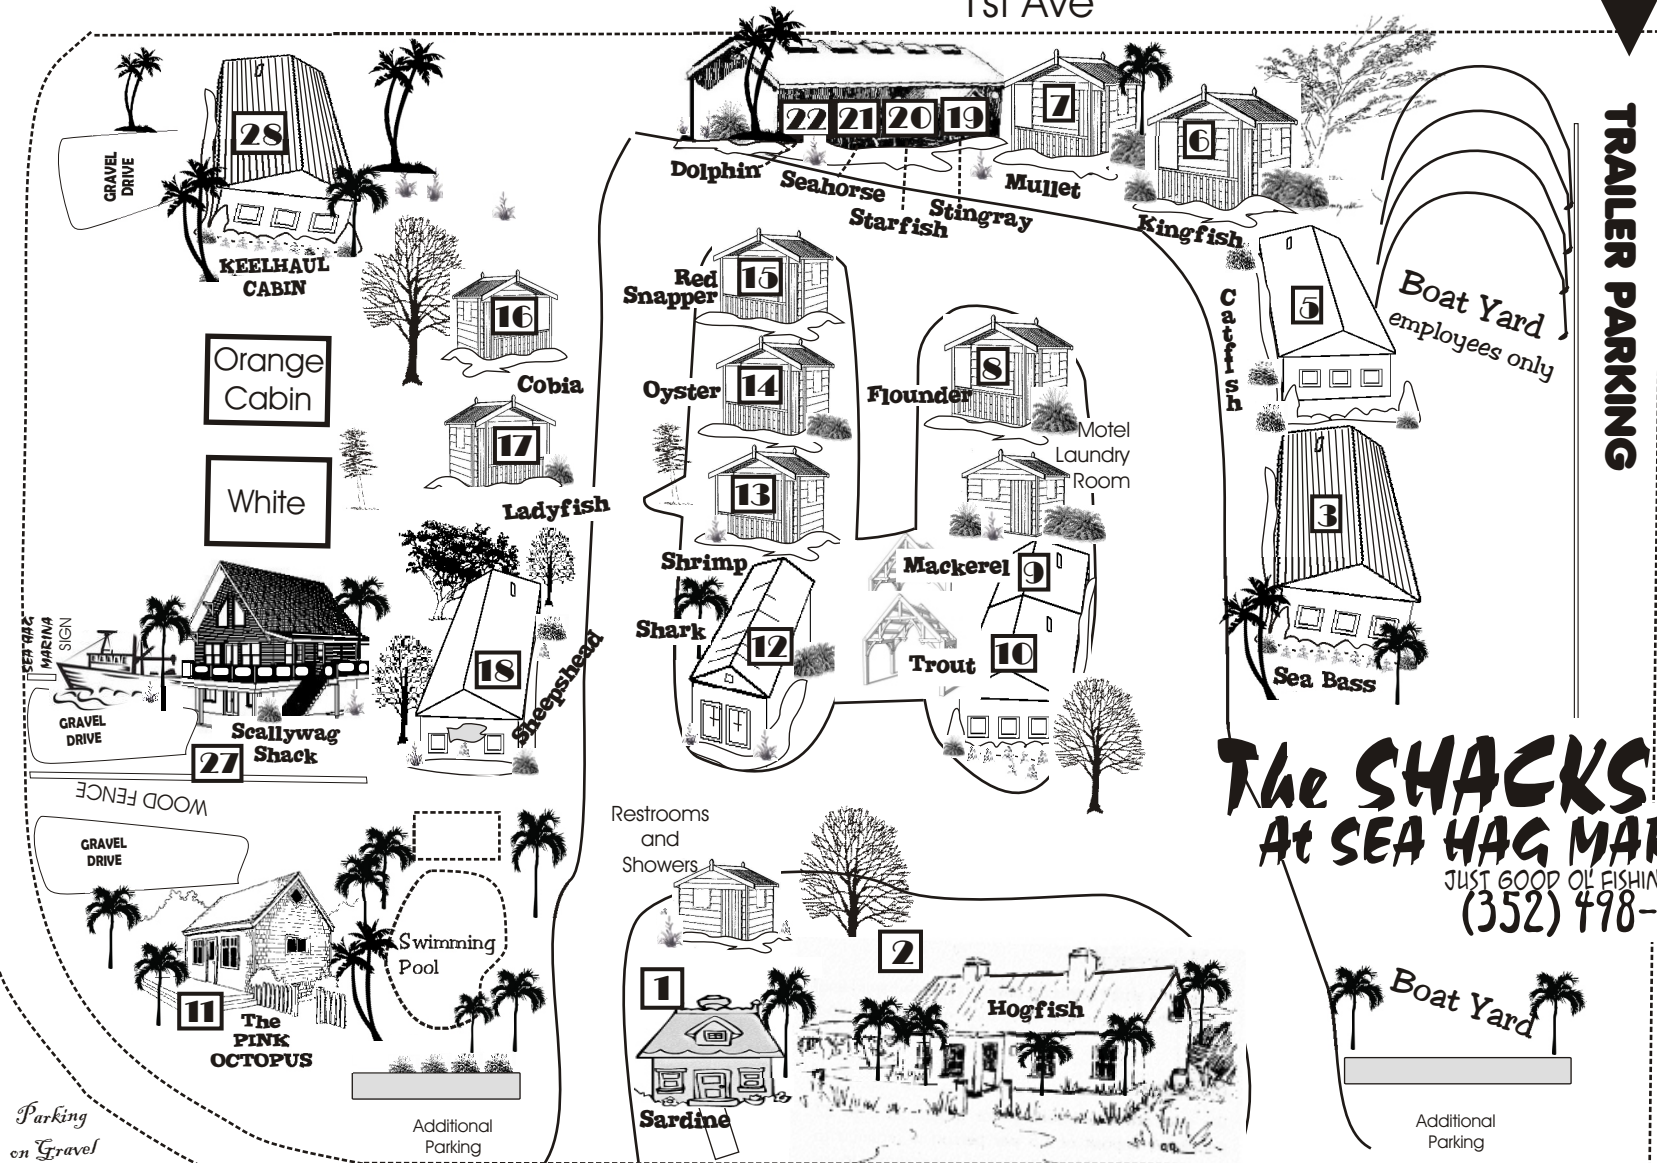

Please use the DESIGNATED Trailer Parking area on Park Avenue

1st Ave

TRAILER PARKING

PARK AVE

The SHACKS
At SEA HAG MARINA
 JUST GOOD OL' FISHERY SHACKS!
 (352) 498-3008

State Rd 51/Riverside Drive